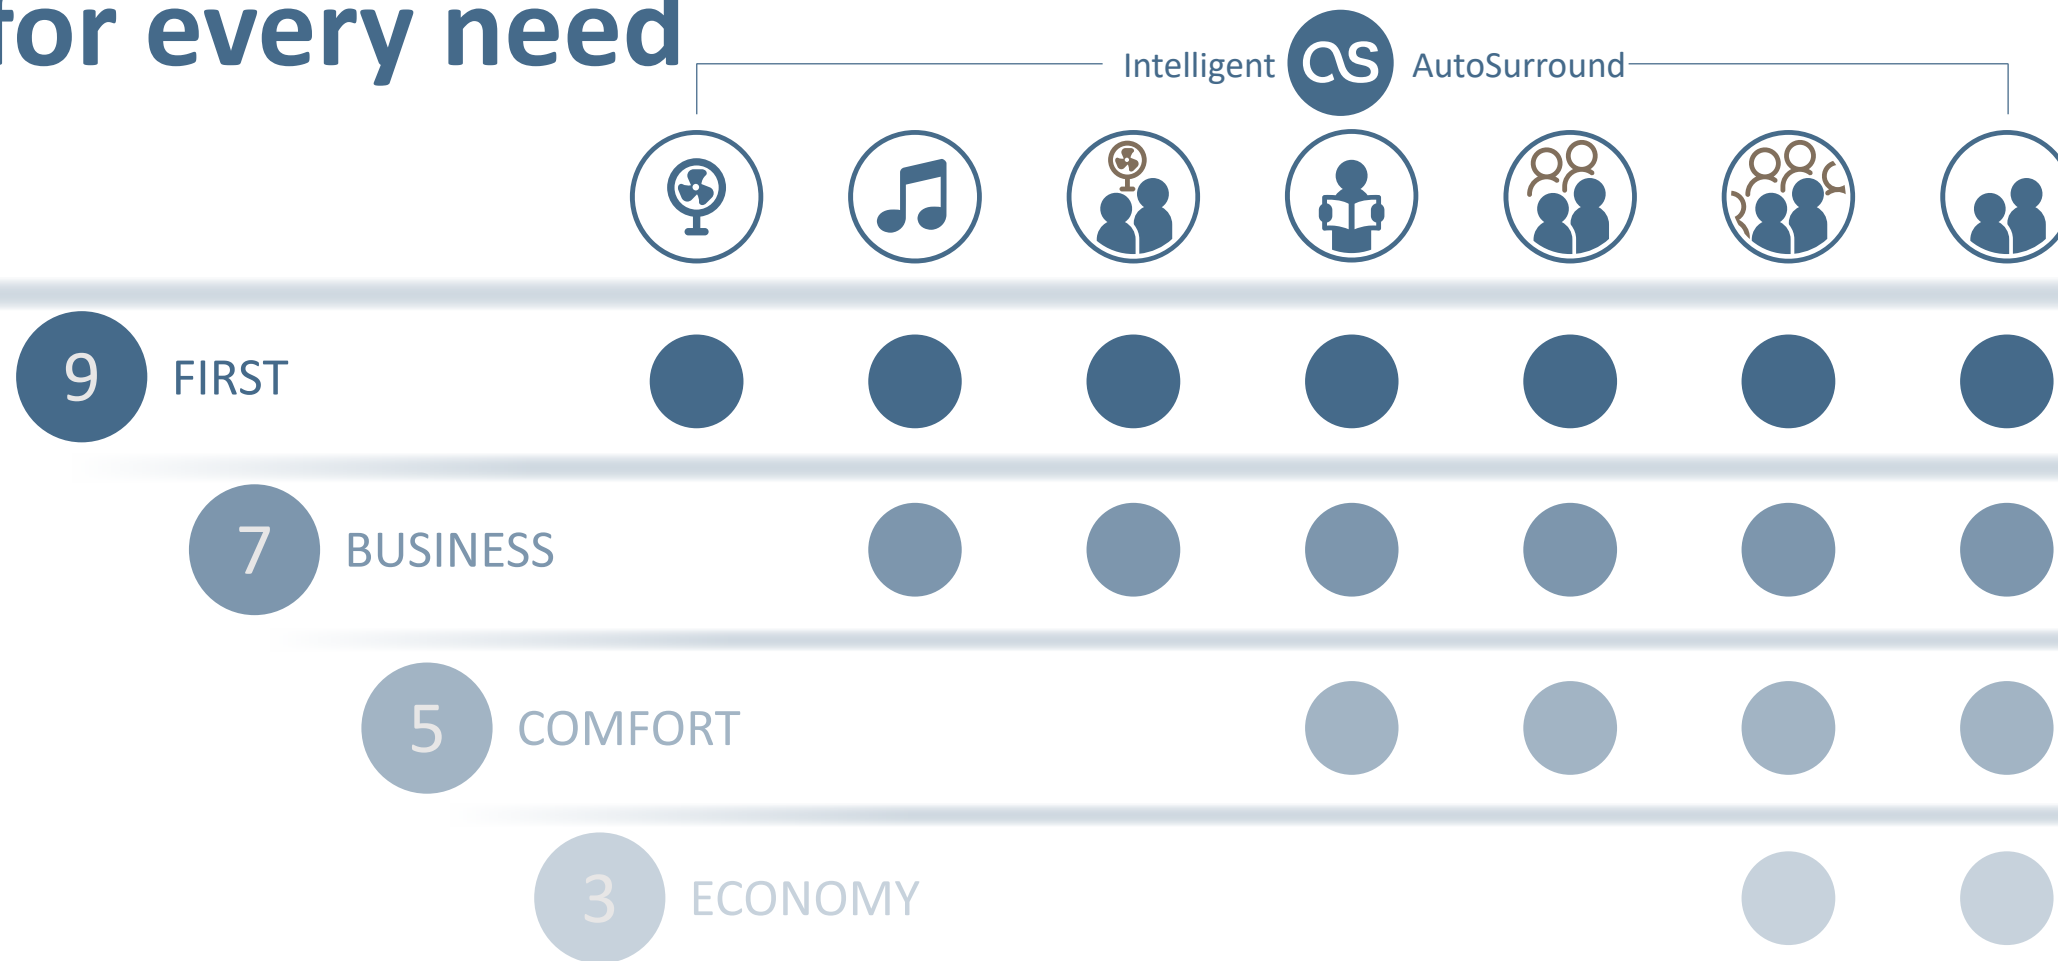

The right level for every need