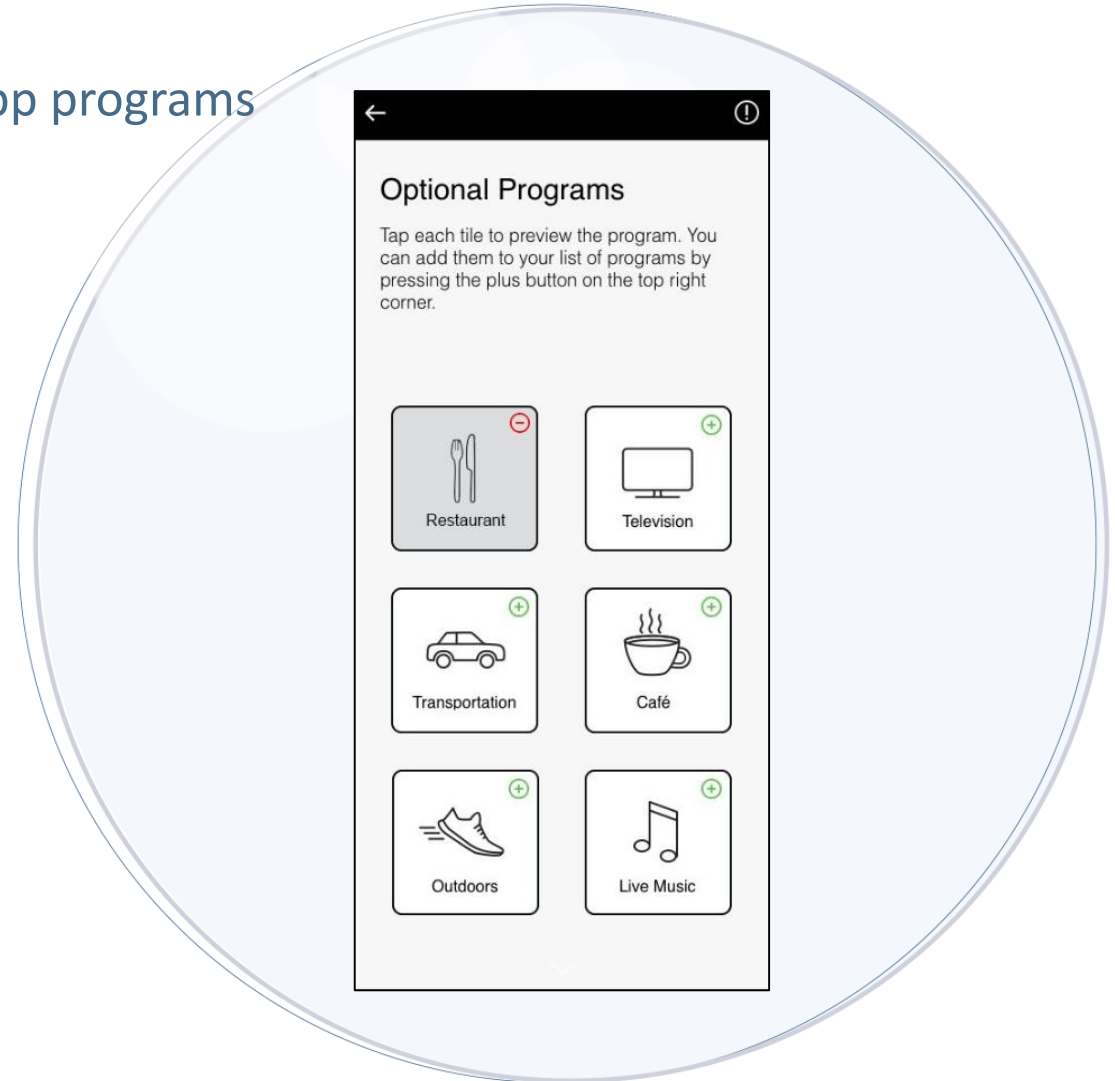

EASY TO USE

New
adjustment
options

ENJOY EASY CONNECTIVITY

to all mobile phones

Enjoy easy connectivity

Pair up to 8 devices with 2 devices connected at the same time

Connect
two devices
at once

Tap control

- Answer/end the phone call
- Play/pause audio streaming
- Trigger voice assistant (Siri/Google Now assistant)

PERSONALIZE YOUR HEARING EXPERIENCE

Quieter

Quieter

Clearer

Clearer

Situational app programs

Equalizer