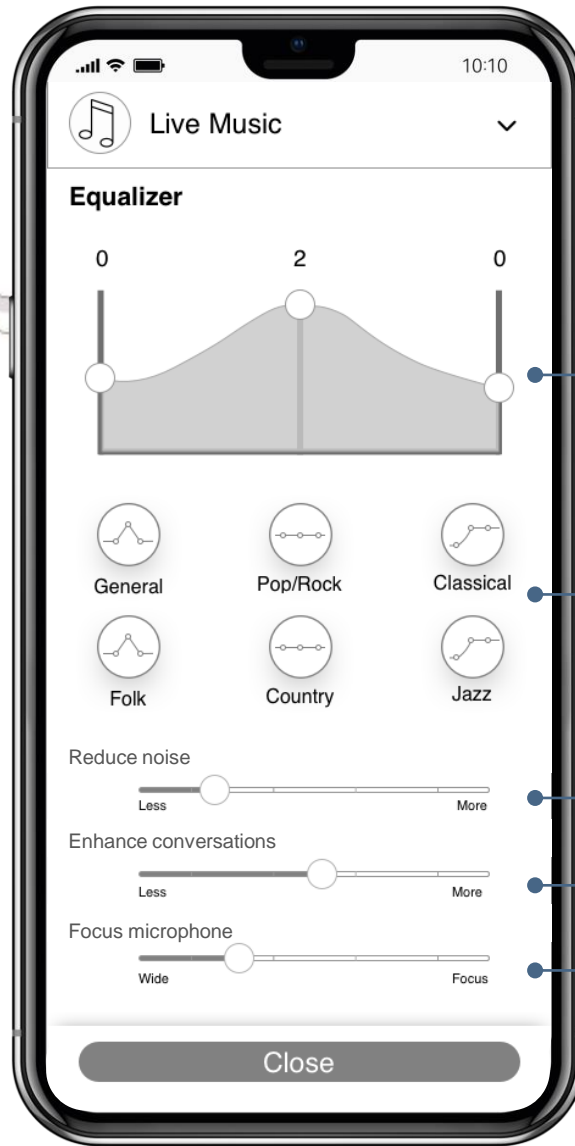

STRATOS

Jasmine Lip

Senior Audiologist & Brand Champion

H HANSATON
hearing & emotions

NEW LEVEL OF SOUND PERFORMANCE

STRATOS

**LIFESTYLE
ANALYZER**

A vibrant blue nebula with a bright white starburst at its center. The starburst has multiple rays extending outwards, creating a glowing effect. The nebula's structure is intricate, with wispy and filamentary patterns. The background is a deep, dark blue, peppered with numerous small, bright blue stars of varying sizes. The overall scene is ethereal and cosmic.

EASY TO USE

New
adjustment
options

ENJOY EASY CONNECTIVITY

to all mobile phones

Enjoy easy connectivity

Pair up to 8 devices with 2 devices connected at the same time

Connect
two devices
at once

Tap control

- Answer/end the phone call
- Play/pause audio streaming
- Trigger voice assistant (Siri/Google Now assistant)

PERSONALIZE YOUR HEARING EXPERIENCE

Quieter

Quieter

Clearer

Clearer

Situational app programs

Equalizer

The background is a deep blue space filled with numerous small, bright blue stars. A prominent, bright white starburst with multiple rays emanating from its center is positioned in the upper-middle section. To the right, there is a large, glowing blue nebula with intricate, swirling patterns. The overall scene is ethereal and celestial.