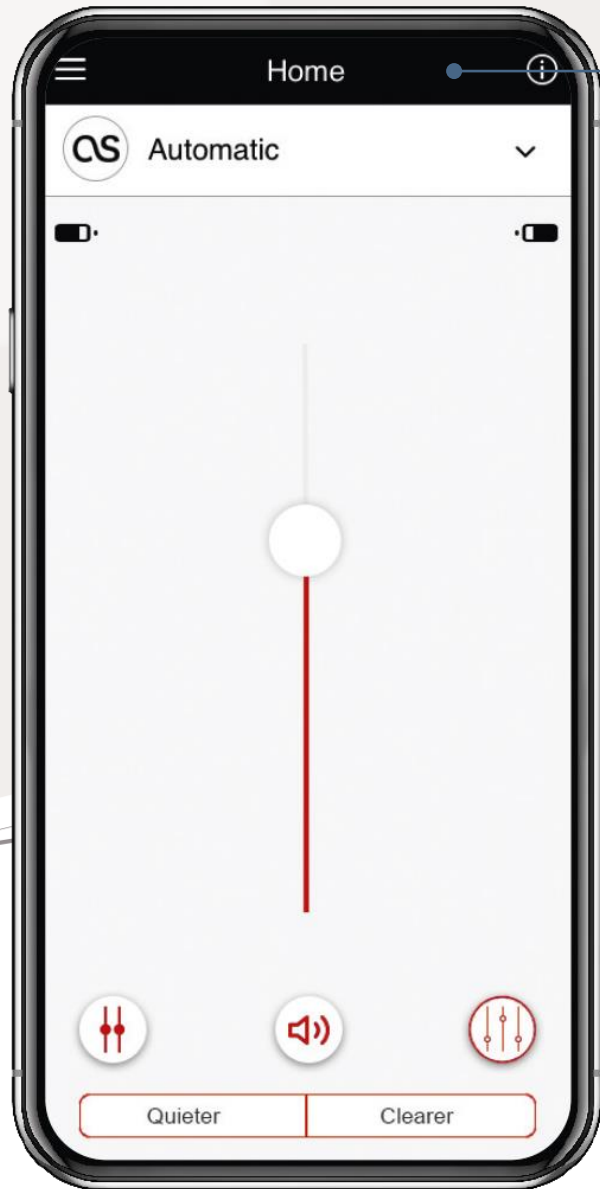

STRATOS

Jasmine Lip

Senior Audiologist & Brand Champion

H HANSATON
hearing & emotions

NEW LEVEL OF SOUND PERFORMANCE

STRATOS

**LIFESTYLE
ANALYZER**

A vibrant blue nebula with a bright white starburst at its center. The starburst has multiple rays extending outwards, creating a glowing effect. The nebula's structure is intricate, with wispy and filamentary patterns. The background is a deep, dark blue, peppered with numerous small, bright blue stars of varying sizes. The overall scene is ethereal and cosmic.

EASY TO USE

New
adjustment
options

ENJOY EASY CONNECTIVITY

to all mobile phones

Enjoy easy connectivity

Pair up to 8 devices with 2 devices connected at the same time

Connect
two devices
at once

Tap control

- Answer/end the phone call
- Play/pause audio streaming
- Trigger voice assistant (Siri/Google Now assistant)

PERSONALIZE YOUR HEARING EXPERIENCE

Quieter

Quieter

Clearer

Clearer

Situational app programs

Equalizer

The background is a deep blue space filled with numerous small, bright blue stars. A prominent, bright white starburst with multiple rays emanating from its center is positioned in the upper-middle section. To the right, there is a large, glowing blue nebula with intricate, swirling patterns. The overall scene is ethereal and celestial.