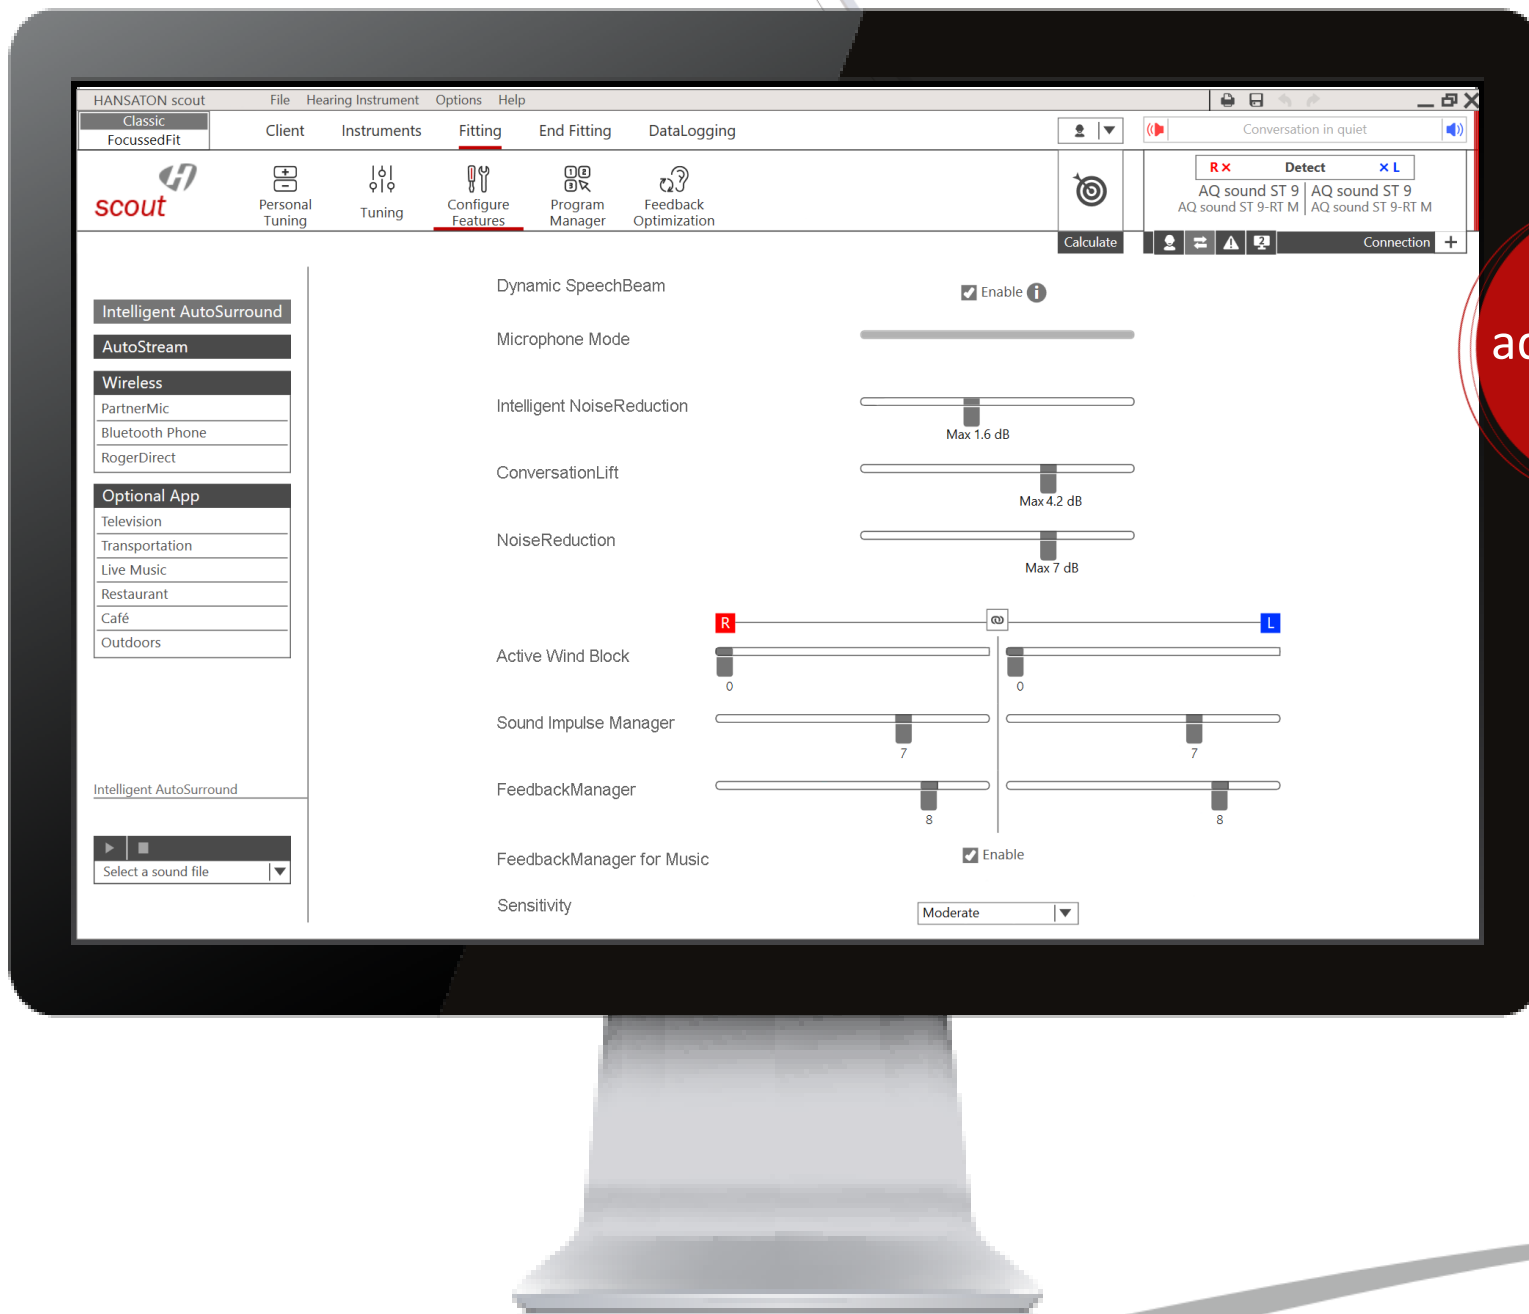

STRATOS

Jasmine Lip

Senior Audiologist & Brand Champion

H HANSATON
hearing & emotions

NEW LEVEL OF SOUND PERFORMANCE

STRATOS

**LIFESTYLE
ANALYZER**

A vibrant blue nebula with a bright white starburst at its center. The starburst has multiple rays extending outwards, creating a glowing effect. The nebula's structure is intricate, with wispy and filamentary patterns. The background is a deep, dark blue, peppered with numerous small, bright blue stars of varying sizes. The overall scene is ethereal and cosmic.

EASY TO USE

New
adjustment
options

ENJOY EASY CONNECTIVITY

to all mobile phones

Enjoy easy connectivity

Pair up to 8 devices with 2 devices connected at the same time

Connect
two devices
at once

Tap control

The background is a deep blue space filled with numerous small, bright blue stars. A prominent, bright white starburst with multiple rays emanating from its center is positioned in the upper-middle section. To the right, there is a large, glowing blue nebula with intricate, swirling patterns. The overall scene is ethereal and celestial.

ECLUSIVE DESIGNS

sound ST R312

AQ sound ST R

AQ sound ST RT

A large, stylized number '5' is centered in the image. The number is white with a thick red shadow or outline. A bright blue horizontal glow with a lens flare effect passes through the middle of the number.