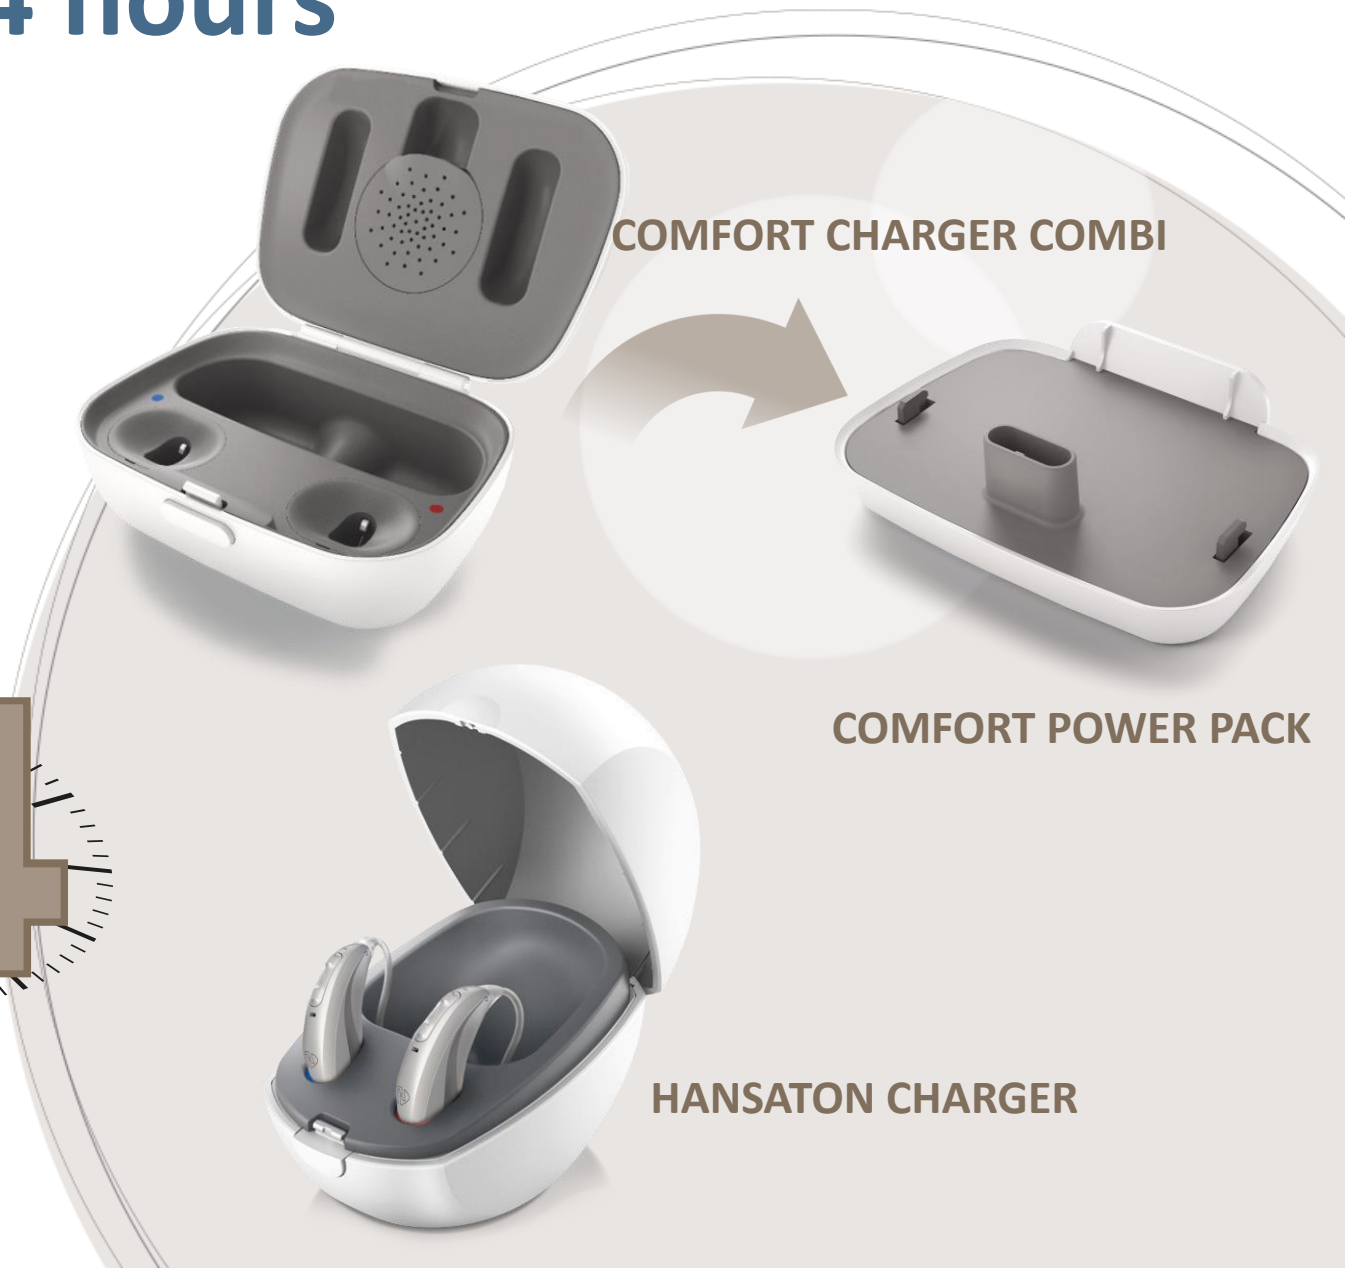

EASY TO USE

New
adjustment
options

ENJOY EASY CONNECTIVITY

to all mobile phones

Enjoy easy connectivity

Pair up to 8 devices with 2 devices connected at the same time

Connect
two devices
at once

Tap control

Updates to Hearing Aid Controls

Impeccable
details

Rechargeable: up to 24 hours

24

COMFORT CHARGER COMBI

COMFORT POWER PACK

HANSATON CHARGER

Wireless accessories for more freedom