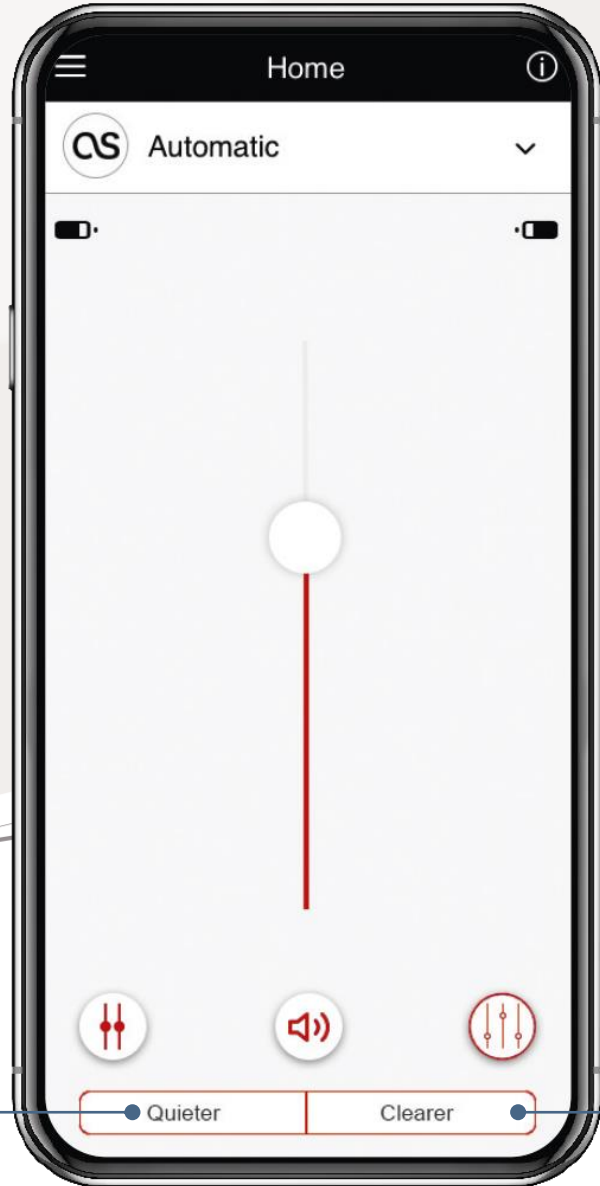

PERSONALIZE YOUR HEARING EXPERIENCE

Quieter

Quieter

Clearer

Clearer